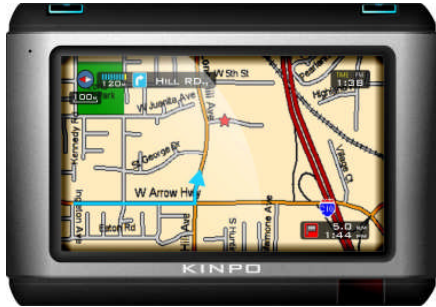

Portable Navigation

GP300

- ※Door-to-Door Navigation with Turn-by –Turn Voice Guidance
- ※Free Scale iMX31
- ※Topploy 4.3” TFT LCD
- ※SiRF Start III
- ※Resistive type Touch screen
- ※USB 2.0
- ※Support SD Card
- ※Support Bluetooth Hand free phone function and connection with mobile phone
- ※Rechargeable Lithium–Ion battery
- ※Photo viewer, Audio Player, PIM